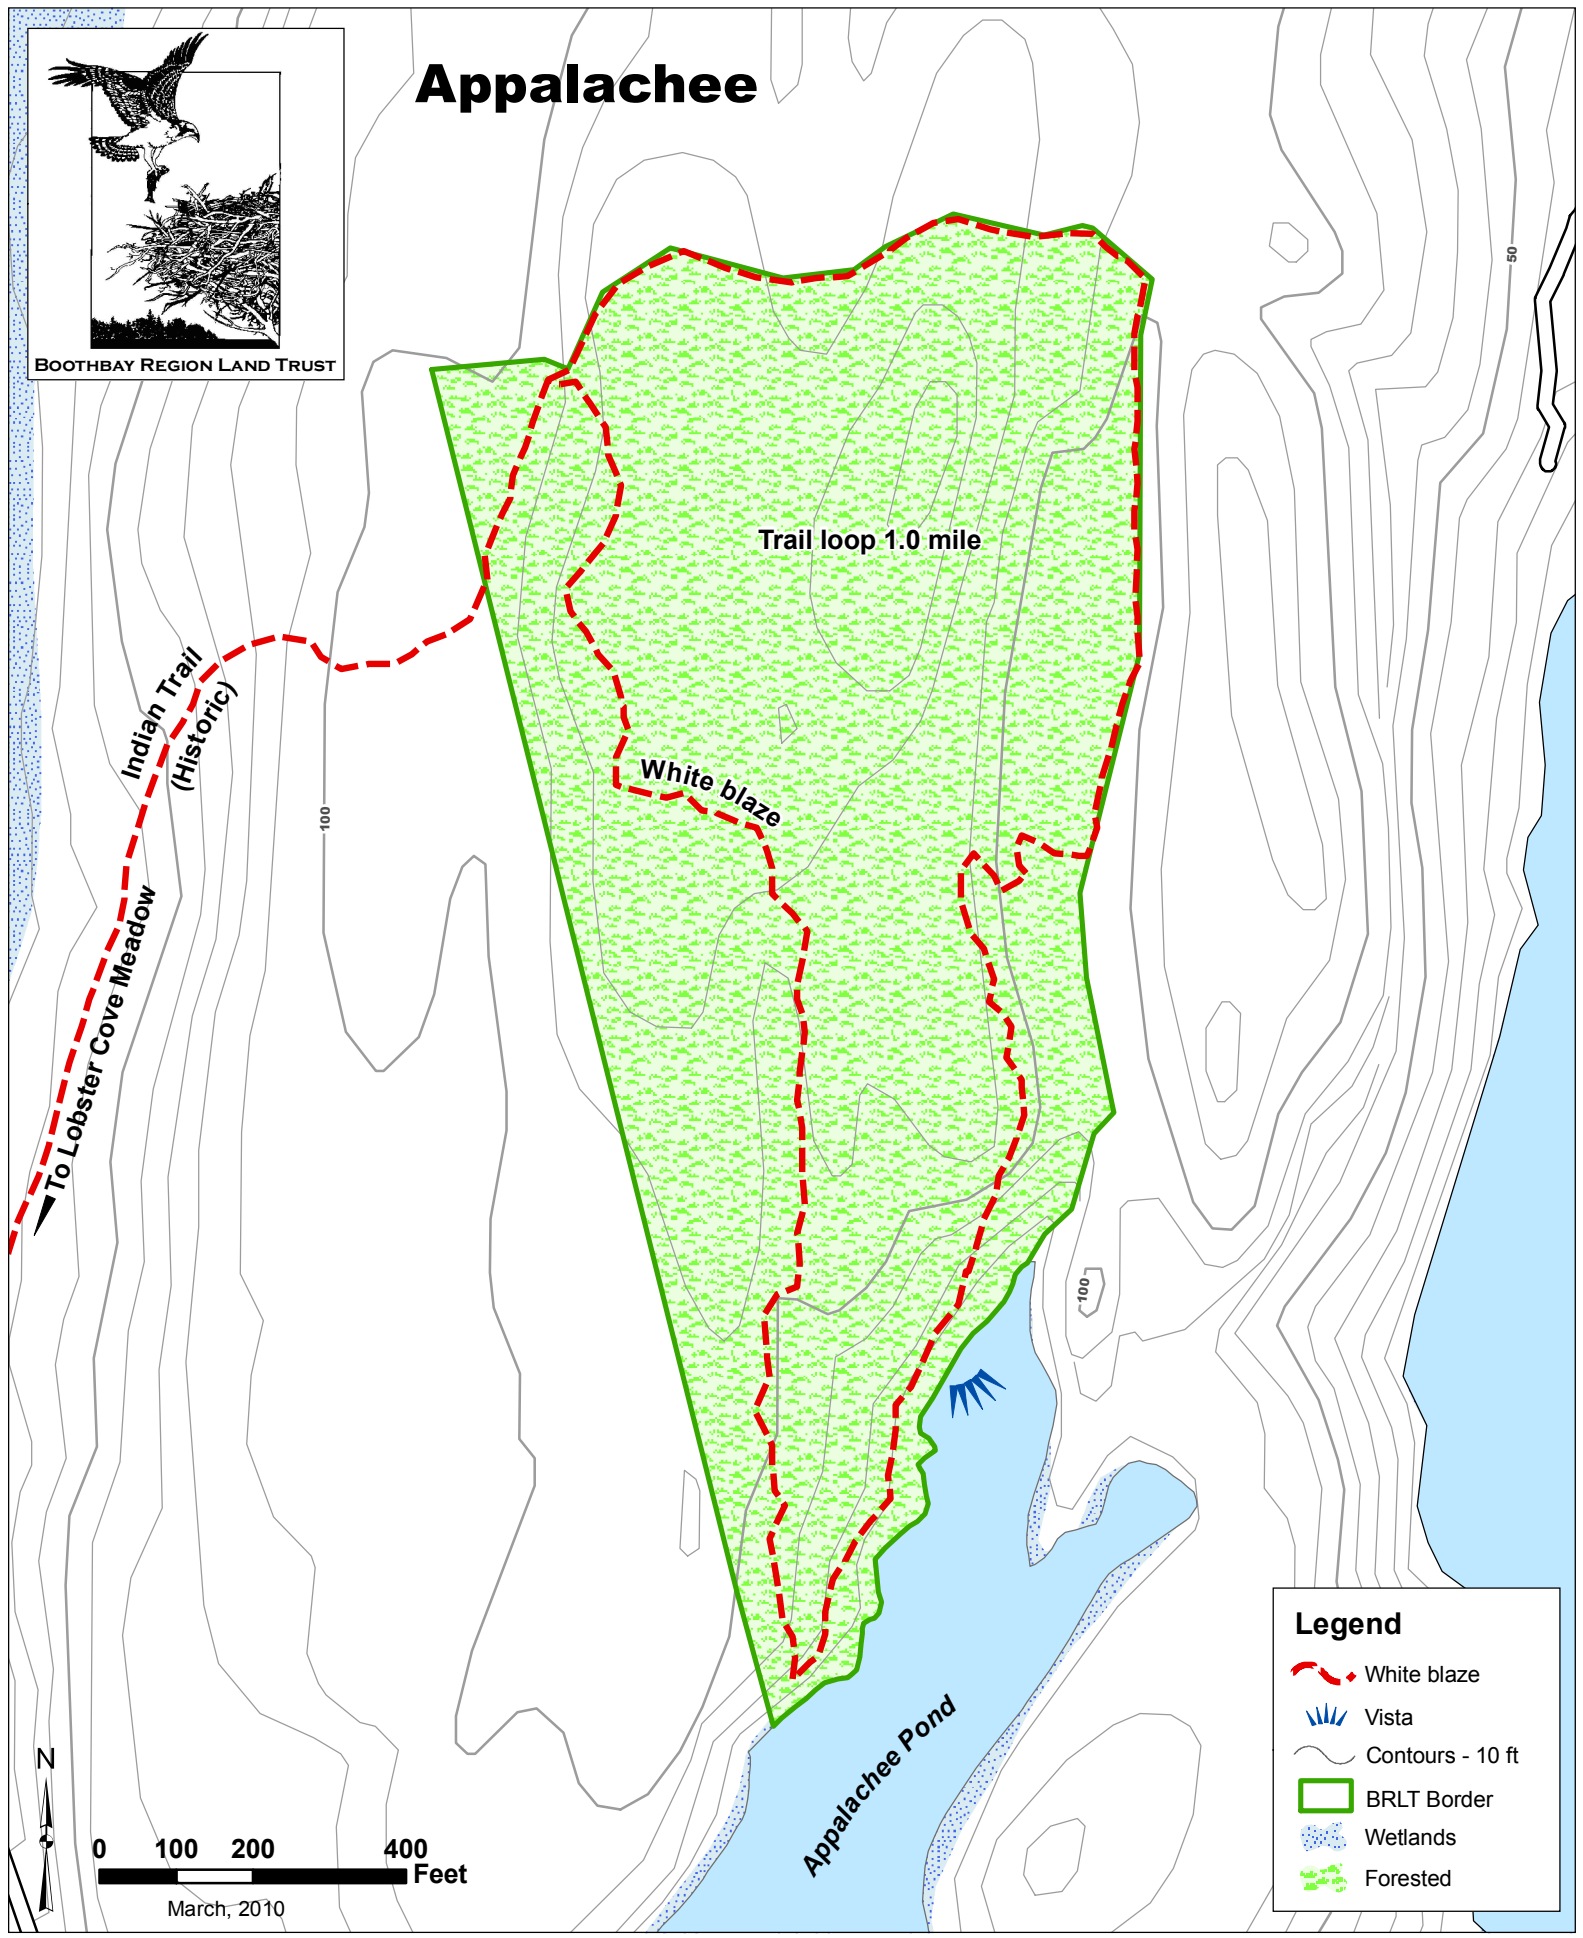

Appalachee

BOOTHBAY REGION LAND TRUST

Trail loop 1.0 mile

White blaze

Indian Trail
(Historic)

To Lobster Cove Meadow

Appalachee Pond

Legend

- White blaze
- Vista
- Contours - 10 ft
- BRLT Border
- Wetlands
- Forested

0 100 200 400 Feet

March, 2010