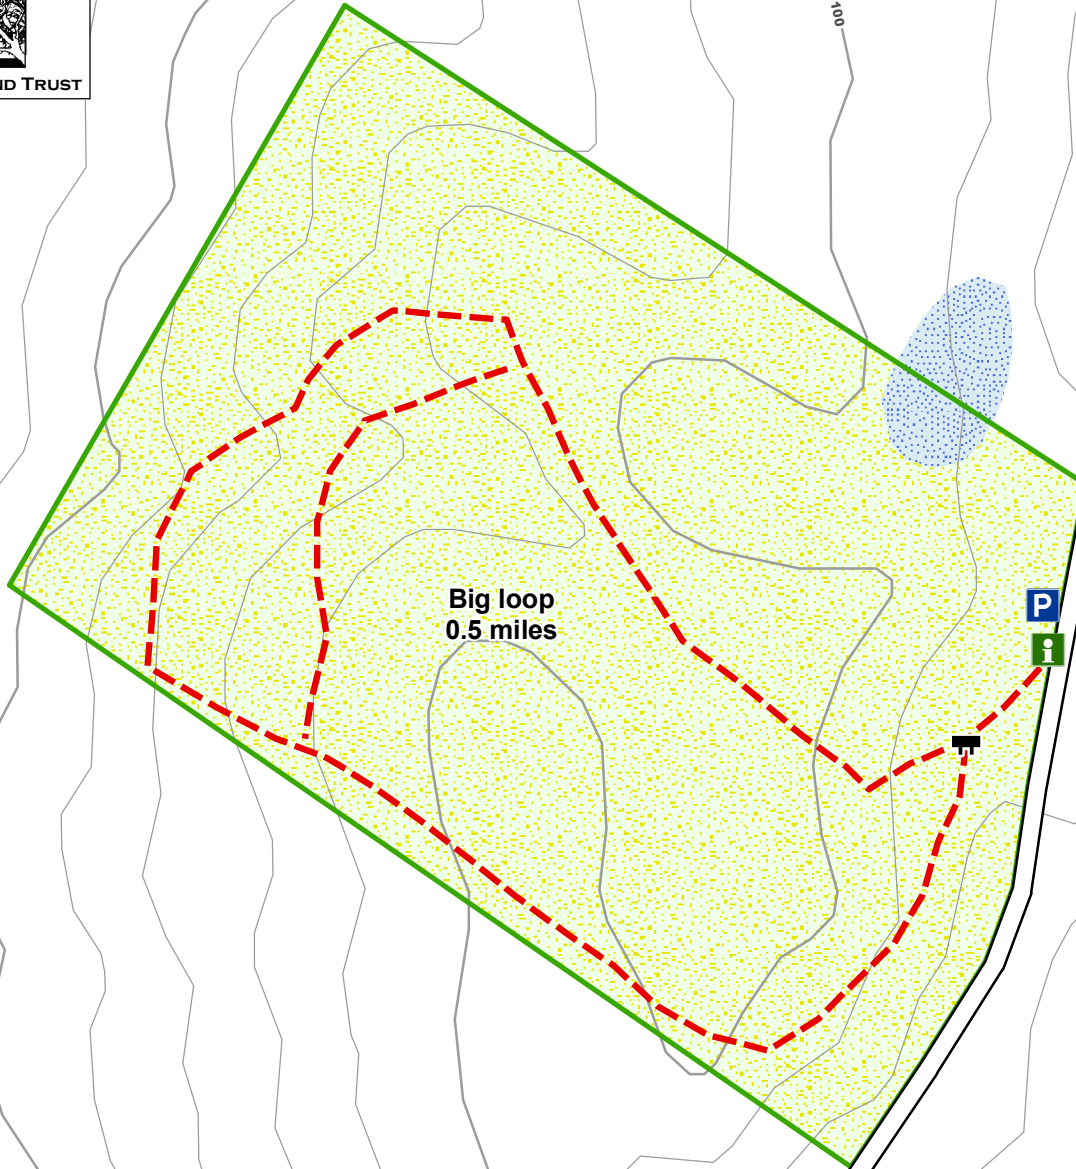

Singing Meadows

BOOTHBAY REGION LAND TRUST

Legend

- Kiosk
- Parking Area
- Bench
- Trails
- BRLT Border
- Contours - 10 ft
- Field
- Wetlands

0 100 200 400 Feet

March, 2010